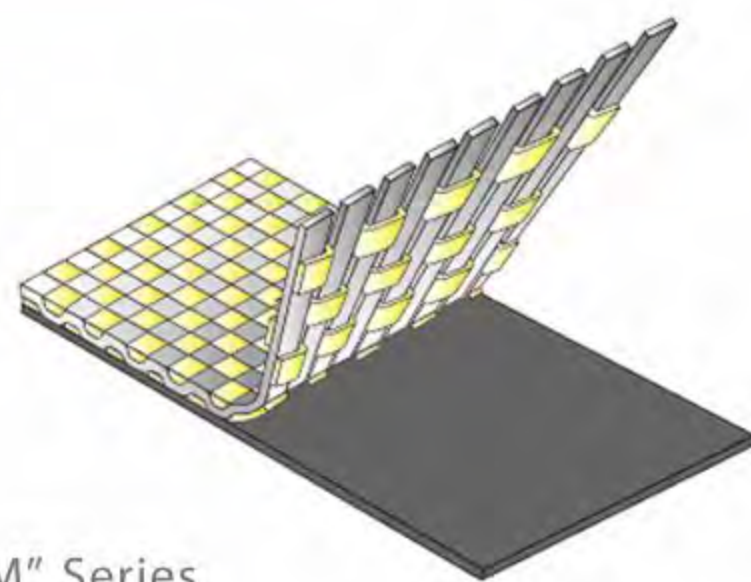

Other Fabric Series

E-Glass Woven Roving Combo Fabric Series

This series of product is knitted with two levels, fiber glass woven fabric and chop mat. The weight of fiber glass woven fabric is 300-900 g/m², chop mat is 50-500 g/m². The width of this product can reach 110 inches. The main usage is boating , wind blades and sport goods.

Stitched chopped Strand Fabric Series

The combiplus and combiflow are knitted with nonwoven core(PP,PE), fiberglass fabric, chop stitch mat without chemical bonding, The weight of chop mat is 225-500 g/m², nonwoven core is 150-380 g/m² and the width of this product can reach 110 inches. The main usage is boating and piping winding industries.

Stitched Fiberglass and PP Combo Fabric Series

It is made of 50mm length of chopped fiber which is cut from chopped strand, arranged randomly and stitched by stitching yarn. The weight of fabric is 350-900g/m² and the width can reach 110 inches. The main usage is boating and piping winding industries.

"ESM" Series

"M" Series

Stitched chopped Strand Fabric Series

| Main Products | Overall Density(g/m ²) | Chopped Strand Layer (g/m ²) | Fine Sand(g/m ²) |
|---------------|------------------------------------|--|------------------------------|
| EMK300~EMK900 | 308~914 | 300~900 | 8~14 |